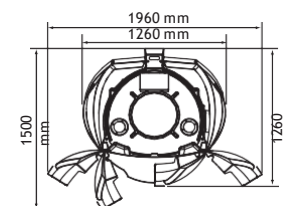

Не для модификации 42 XL

colours Crystal White