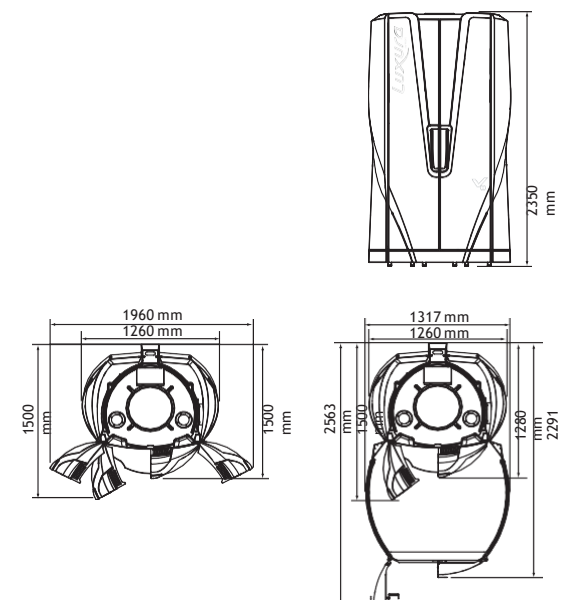

Luxura V8

V8 48 XL HIGHBRID

16.490,- €

36 x Blue 100/200W XL Premium Intelligent E-Power
12 x Red 100/200W XL Premium Intelligent E-Power

V8 48 XL INTELLIGENT

16.290,- €

48 x 100/200W XL Premium Intelligent E-Power

V8 48 XL BALANCE

14.690,- €

48 x 180W XL Premium Balanced E-Power

стандартные опции

- Loud Speakers
- EcoPower
- IP Control
- XL Light
- Soft close doors

дополнительные опции

- портал MyLuxura 253,- €
- SoundAround + SmartVoice 548,- €
- Раздевалка 2.970,- €
- Эксклюзивный пакет 2.090,- €
  Xsens, Qsens, SoundAround + SmartVoice

цвет корпуса Crystal White