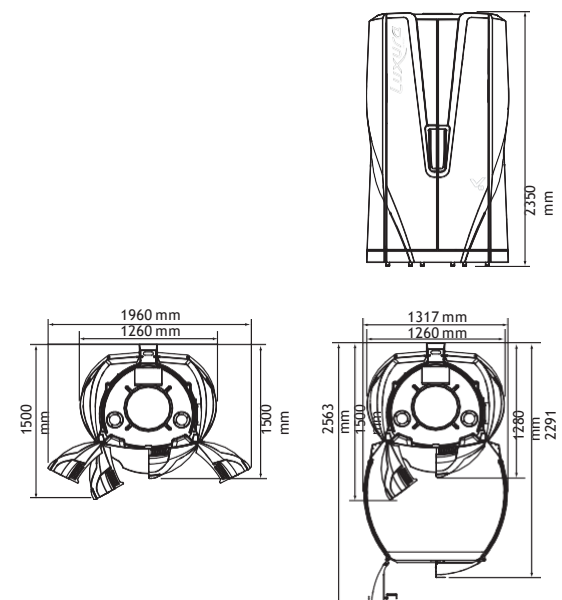

Luxura V8

V8 48 XL HIGHBRID

17.490,- €

36 x Blue 100/200W XL Premium Intelligent E-Power
12 x Red 100/200W XL Premium Intelligent E-Power

V8 48 XL INTELLIGENT

17.290,- €

48 x 100/200W XL Premium Intelligent E-Power

V8 48 XL BALANCE

15.590,- €

48 x 180W XL Premium Balanced E-Power

стандартные опции

- Loud Speakers
- EcoPower
- IP Control
- XL Light
- Soft close doors

дополнительные опции

- портал MyLuxura 275,- €
- SoundAround + SmartVoice 573,- €
- Раздевалка 3.110,- €
- Эксклюзивный пакет 2.190,- €
  Xsens, Qsens, SoundAround + SmartVoice

цвет корпуса Crystal White