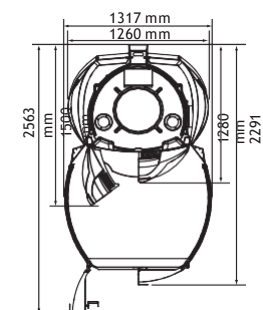

Не для модификации 42 XL

colours Crystal White